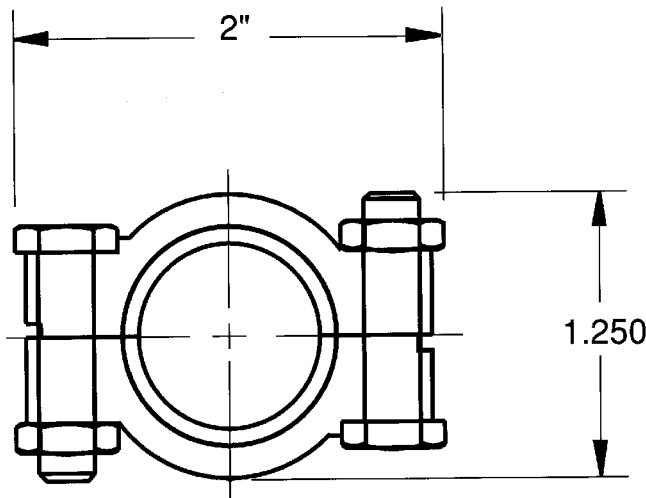

Fractional 2-Piece High Pressure Clamps

13MHP bolt-together clamps have traditionally only been offered in 1"-4" sizes. Holland now offers this same style clamp for 1/2" and 3/4" sanitary fittings.

Features

- The bolt-together design is less prone to tampering than wing nut type clamps.
- Pressure rating of 1500PSI @ 300° F.
- 304 stainless steel construction.
- Compact

Typical Applications

- Sanitary process lines
- Clean steam lines
- High purity water systems
- Bio-reactors

Fractional 2-Piece High Pressure Clamps

Part Number

13MHP-.75-S-HH

Chicago

7050 High Grove Blvd.
Burr Ridge, IL 60527
Phone 630/325-5130
Fax 630/654-2518

www.hollandapt.com

Indianapolis

5647 West 73rd Street
Indianapolis, IN 46278
Phone 317/299-4372
Fax 317/299-4912