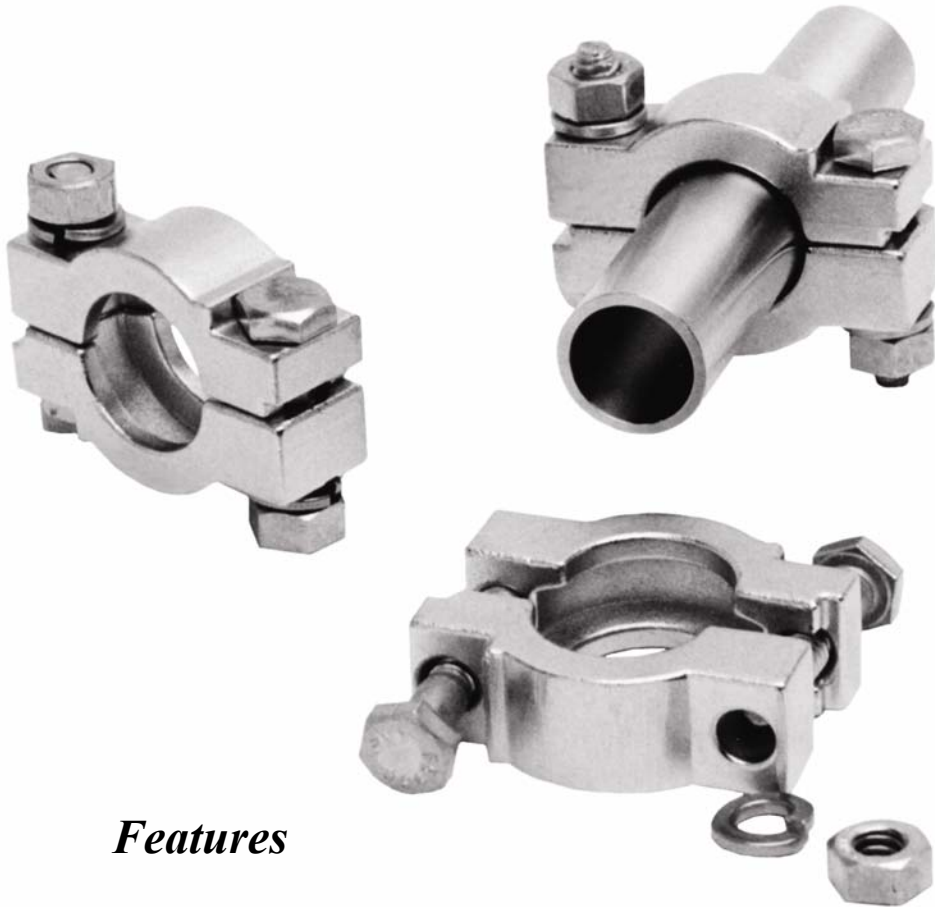

Fractional 2-Piece High Pressure Clamps

13MHP bolt-together clamps have traditionally only been offered in 1"-4" sizes. Holland now offers this same style clamp for 1/2" and 3/4" sanitary fittings.

Features

- The bolt-together design is less prone to tampering than wing nut type clamps.
- Pressure rating of 1500PSI @ 300° F.
- 304 stainless steel construction.
- Compact

Typical Applications

- Sanitary process lines
- Clean steam lines
- High purity water systems
- Bio-reactors

Fractional 2-Piece High Pressure Clamps

Part Number

13MHP-.75-S-HH

Chicago

7050 High Grove Blvd.
Burr Ridge, IL 60527
Phone 630/325-5130
Fax 630/654-2518

www.hollandapt.com

Indianapolis

5647 West 73rd Street
Indianapolis, IN 46278
Phone 317/299-4372
Fax 317/299-4912